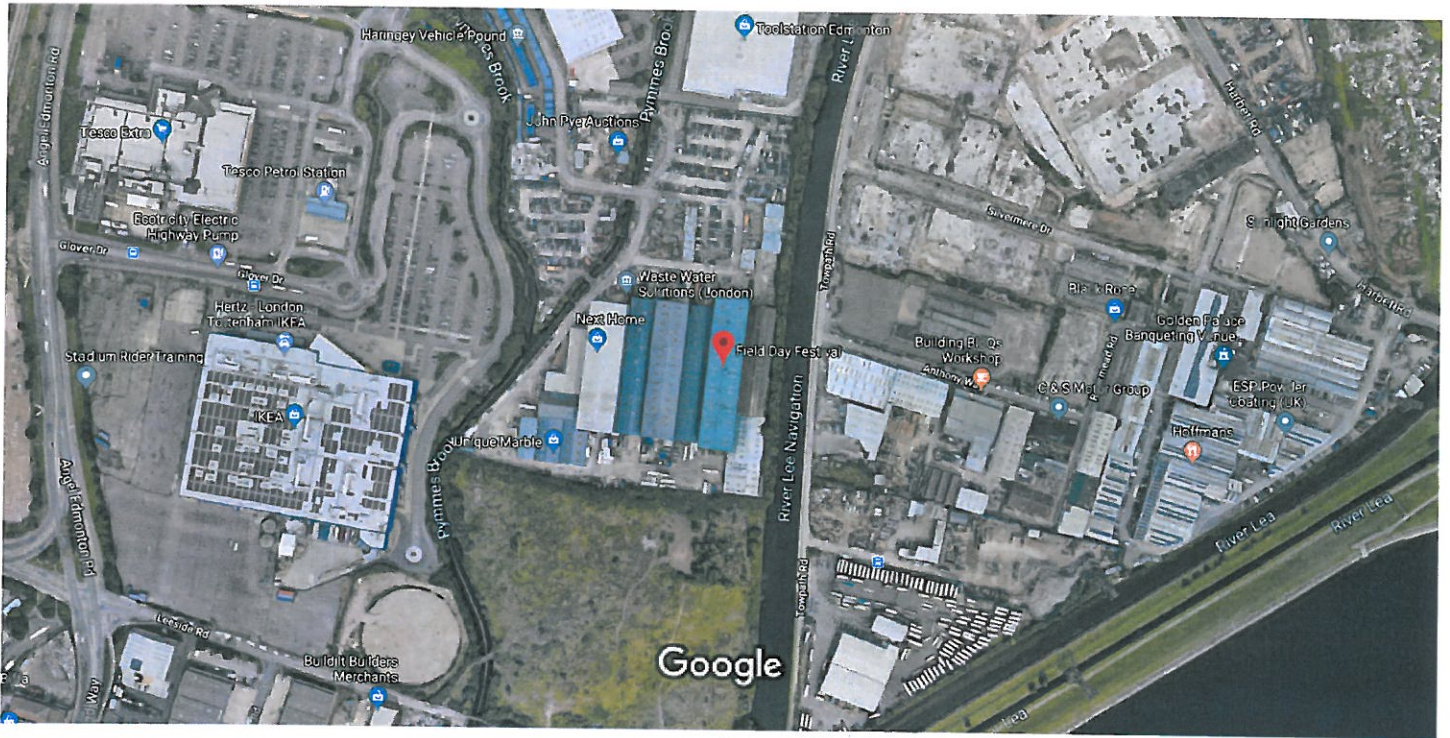

Imagery ©2019 Google, Map data ©2019 Google 50 m